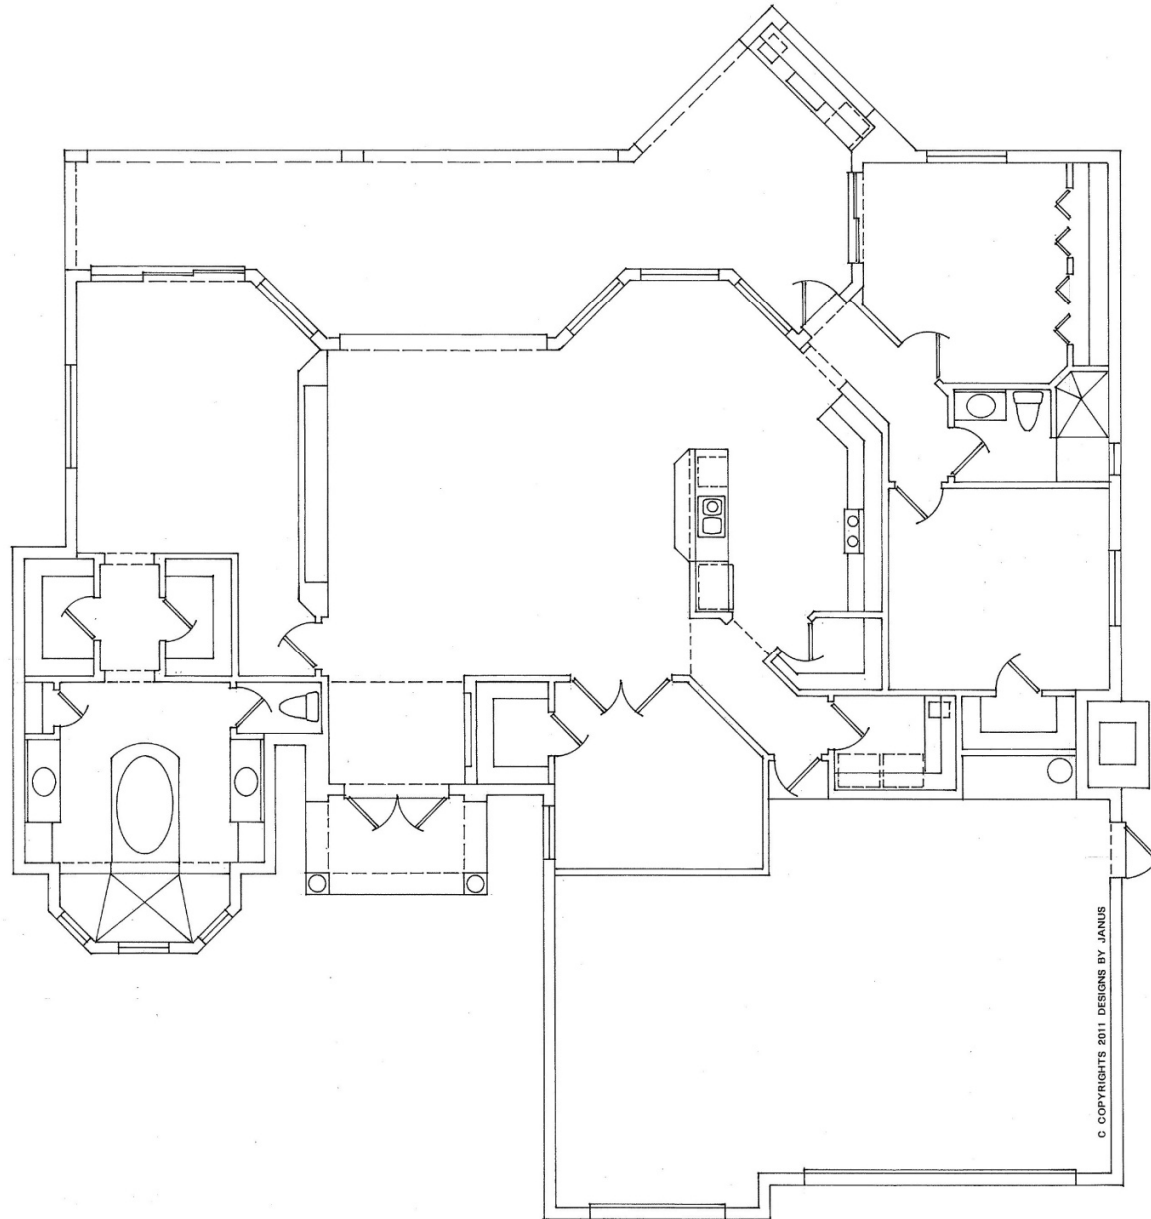

Visions Alternatives

The Visions model is designed with the flexibility to offer various design options for your unique taste.

Vaulted or coffered ceilings it's up to you. You can always choose the optional elevation. Look at alternatives like a mother in laws quarter, three car garage or walkthrough shower. As always, we can customize any feature not included below.

ALTERNATE
KITCHEN - A

ALTERNATE
KITCHEN - A

ALTERNATE
MOTHER-IN-LAW OPTION

ALTERNATE
M BATH - A

ALTERNATE
M BATH - B

ALTERNATE
M BATH - C

Visions Alternate Garage

C COPYRIGHTS 2011 DESIGNS BY JANUS