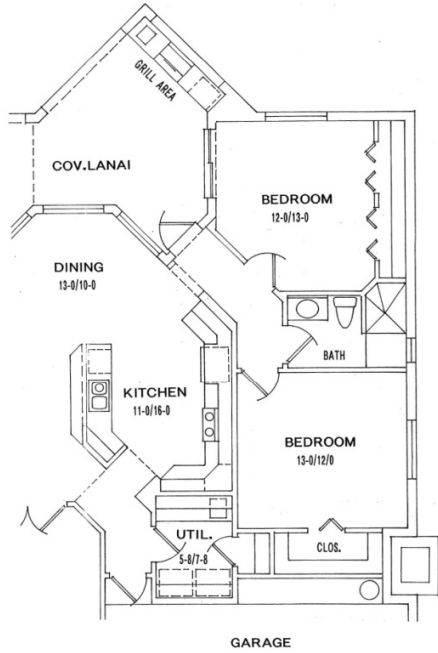

Visions Alternatives

The Visions model is designed with the flexibility to offer various design options for your unique taste.

Vaulted or coffered ceilings it's up to you. You can always choose the optional elevation. Look at alternatives like a mother in laws quarter, three car garage or walkthrough shower. As always, we can customize any feature not included below.

ALTERNATE
KITCHEN - A

ALTERNATE
KITCHEN - A

ALTERNATE
MOTHER-IN-LAW OPTION

ALTERNATE
M BATH - A

ALTERNATE
M BATH - B

ALTERNATE
M BATH - C

Visions Alternate Garage

C COPYRIGHTS 2011 DESIGNS BY JANUS