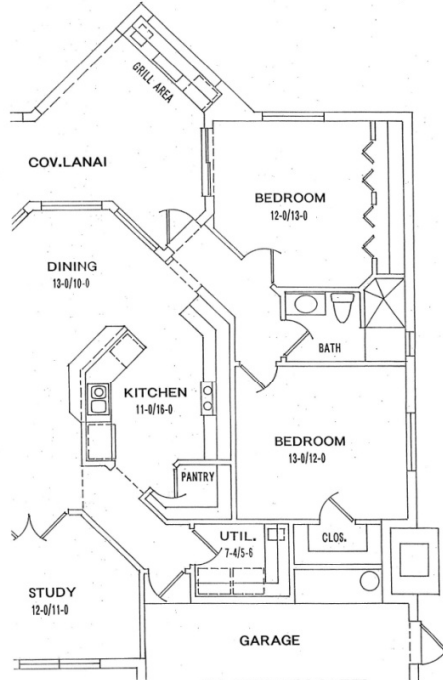

Visions Alternatives

The Visions model is designed with the flexibility to offer various design options for your unique taste.

Vaulted or coffered ceilings it's up to you. You can always choose the optional elevation. Look at alternatives like a mother in laws quarter, three car garage or walkthrough shower. As always, we can customize any feature not included below.

ALTERNATE
KITCHEN - A

ALTERNATE
KITCHEN - A

ALTERNATE
MOTHER-IN-LAW OPTION

ALTERNATE
M BATH - A

ALTERNATE
M BATH - B

ALTERNATE
M BATH - C

Visions Alternate Garage

C COPYRIGHTS 2011 DESIGNS BY JANUS