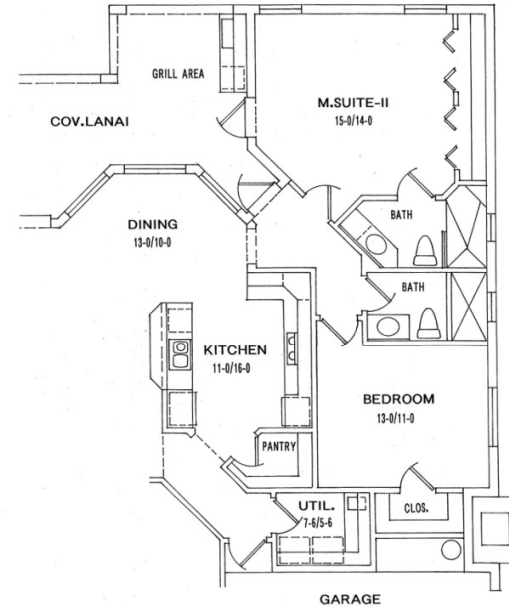

Visions Alternatives

The Visions model is designed with the flexibility to offer various design options for your unique taste.

Vaulted or coffered ceilings it's up to you. You can always choose the optional elevation. Look at alternatives like a mother in laws quarter, three car garage or walkthrough shower. As always, we can customize any feature not included below.

ALTERNATE
KITCHEN - A

ALTERNATE
KITCHEN - A

ALTERNATE
MOTHER-IN-LAW OPTION

ALTERNATE
M BATH - A

ALTERNATE
M BATH - B

ALTERNATE
M BATH - C

Visions Alternate Garage

C COPYRIGHTS 2011 DESIGNS BY JANUS