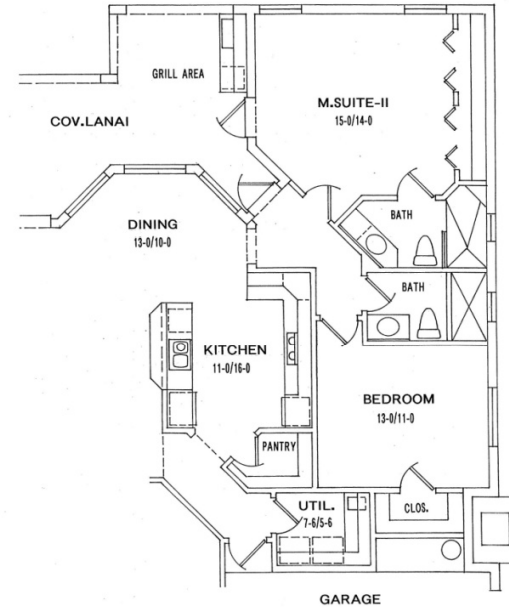

Visions Alternatives

The Visions model is designed with the flexibility to offer various design options for your unique taste.

Vaulted or coffered ceilings it's up to you. You can always choose the optional elevation. Look at alternatives like a mother in laws quarter, three car garage or walkthrough shower. As always, we can customize any feature not included below.

ALTERNATE
KITCHEN - A

ALTERNATE
KITCHEN - A

ALTERNATE
MOTHER-IN-LAW OPTION

ALTERNATE
M BATH - A

ALTERNATE
M BATH - B

ALTERNATE
M BATH - C