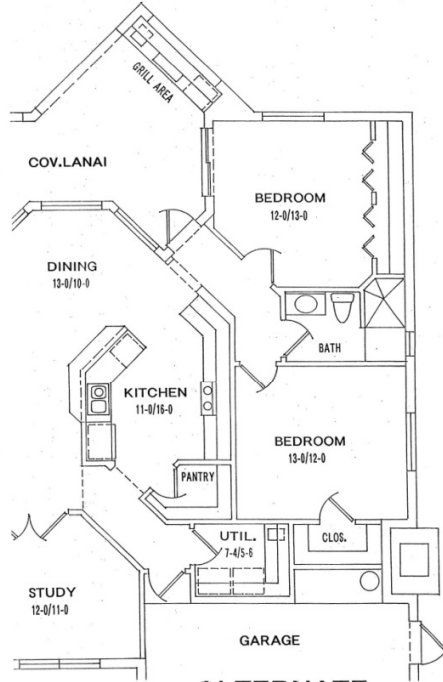

Visions Alternatives

The Visions model is designed with the flexibility to offer various design options for your unique taste.

Vaulted or coffered ceilings it's up to you. You can always choose the optional elevation. Look at alternatives like a mother in laws quarter, three car garage or walkthrough shower. As always, we can customize any feature not included below.

ALTERNATE
KITCHEN - A

ALTERNATE
KITCHEN - A

ALTERNATE
MOTHER-IN-LAW OPTION

ALTERNATE
M BATH - A

ALTERNATE
M BATH - B

ALTERNATE
M BATH - C