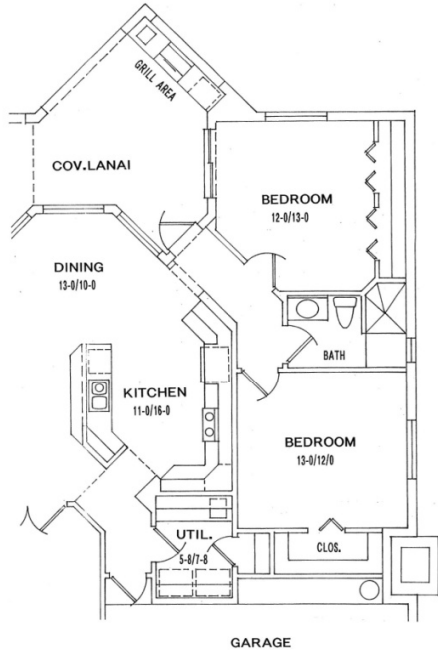

Visions Alternatives

The Visions model is designed with the flexibility to offer various design options for your unique taste.

Vaulted or coffered ceilings it's up to you. You can always choose the optional elevation. Look at alternatives like a mother in laws quarter, three car garage or walkthrough shower. As always, we can customize any feature not included below.

ALTERNATE
KITCHEN - A

ALTERNATE
KITCHEN - A

ALTERNATE
MOTHER-IN-LAW OPTION

ALTERNATE
M BATH - A

ALTERNATE
M BATH - B

ALTERNATE
M BATH - C