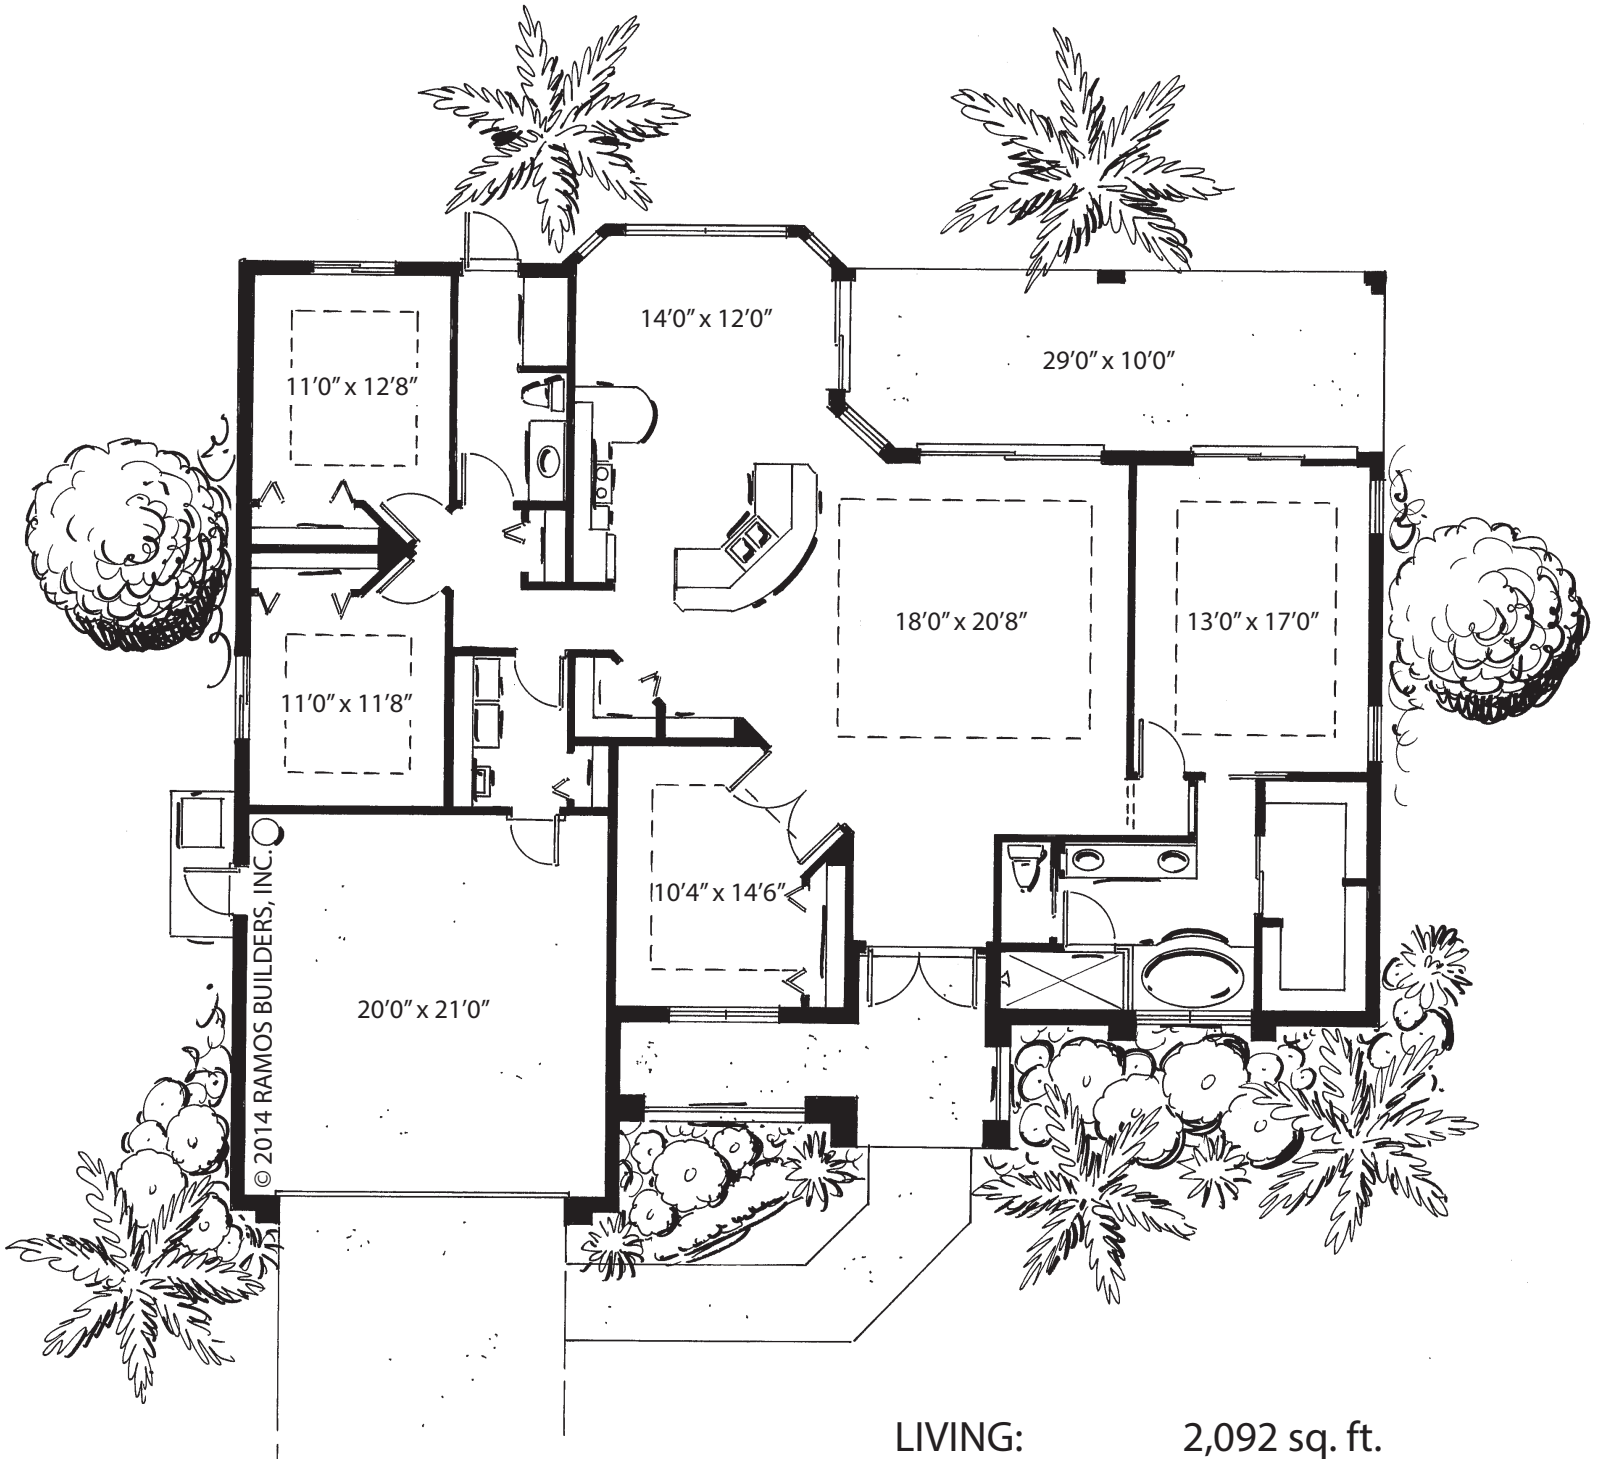

The Casa Grande

© 2014 RAMOS BUILDERS, INC.

| | |
|---------------|----------------------|
| LIVING: | 2,092 sq. ft. |
| GARAGE: | 454 sq. ft. |
| ENTRY: | 148 sq. ft. |
| COV. PATIO: | 296 sq. ft. |
| TOTAL: | 2,990 sq. ft. |

The Casa Grande

| | |
|---------------|----------------------|
| LIVING: | 2,092 sq. ft. |
| GARAGE: | 454 sq. ft. |
| ENTRY: | 148 sq. ft. |
| COV. PATIO: | 296 sq. ft. |
| TOTAL: | 2,990 sq. ft. |

Due to Ramos Builders' continuous commitment towards improvement, we reserve the right to modify plans, amenities, and product design. All plans, dimensions and information are approximate and subject to change without notice. Please refer to your purchase agreement and homeowner documents for correct representations.